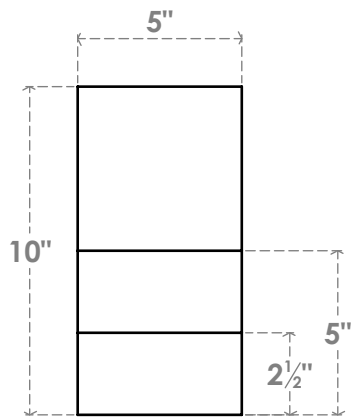

# RFTP05X10X16GRN

5"W X 10"H X 16"L GREENSBORO ARCHITECTURAL GRADE PVC RAFTER TAIL

FRONT PROFILE

SIDE PROFILE

ISOMETRIC

EKENA MILLWORK  
 2300 WEST MAIN ST.  
 CLARKSVILLE, TX 75426  
 TOLL FREE: 866-607-0453  
 WWW.EKENAMILLWORK.COM

NOTES

1. INSTALLATION TO BE COMPLETED IN ACCORDANCE WITH MANUFACTURER'S SPECIFICATIONS.
2. DRAWING MAY NOT BE TO SCALE
3. THIS DRAWING IS INTENDED FOR DESIGN AND PLANNING PURPOSES ONLY.
4. ALL INFORMATION CONTAINED HEREIN WAS CURRENT AT THE TIME OF DEVELOPMENT BUT MUST BE REVIEWED AND APPROVED BY THE PRODUCT MANUFACTURER TO BE CONSIDERED ACCURATE.
5. ARCHITECTURAL GRADE PVC PRODUCTS ARE MADE FROM EXPANDED CELLULAR PVC AND COME NATURALLY WHITE BUT MAY BE PAINTED