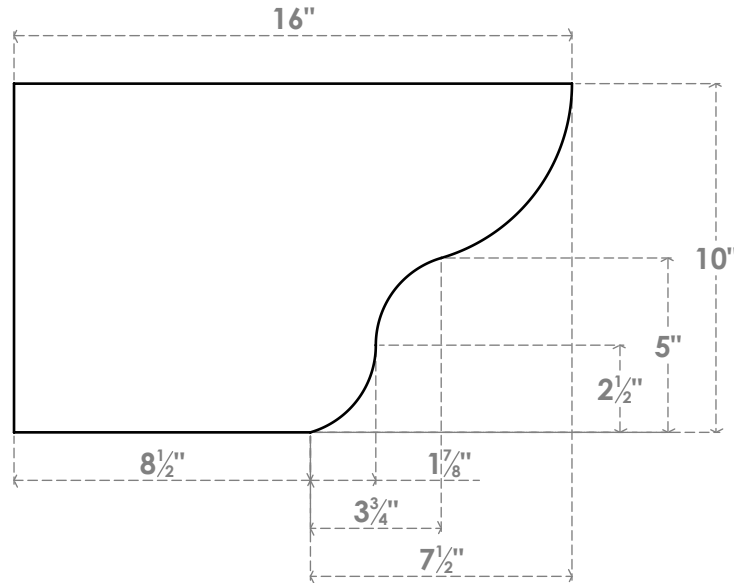

# RFTP05X10X16GRN

5"W X 10"H X 16"L GREENSBORO ARCHITECTURAL GRADE PVC RAFTER TAIL

FRONT PROFILE

SIDE PROFILE

ISOMETRIC

EKENA MILLWORK  
 2300 WEST MAIN ST.  
 CLARKSVILLE, TX 75426  
 TOLL FREE: 866-607-0453  
 WWW.EKENAMILLWORK.COM